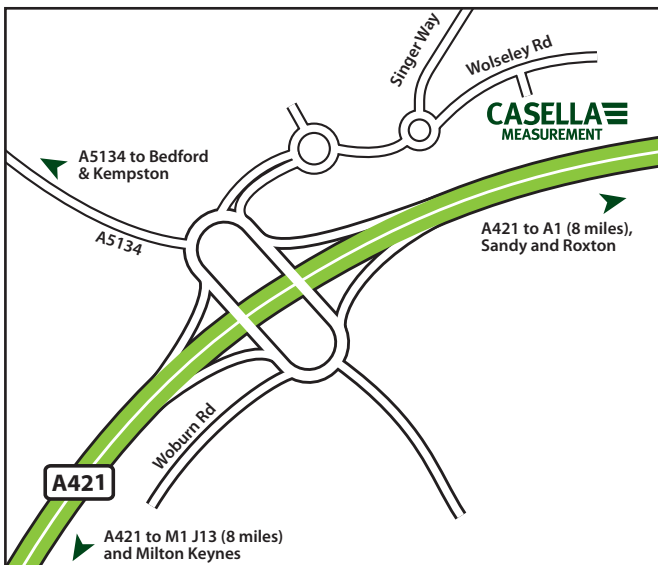

How to find us.

The Casella Building is located 15 minutes on A421 from Junction 13 on the M1, and 20 minutes from the Roxton and Sandy junctions on the A1.

Casella Measurement

Regent House, Wolsley Road
Kempston, Bedford
MK42 7JY
United Kingdom