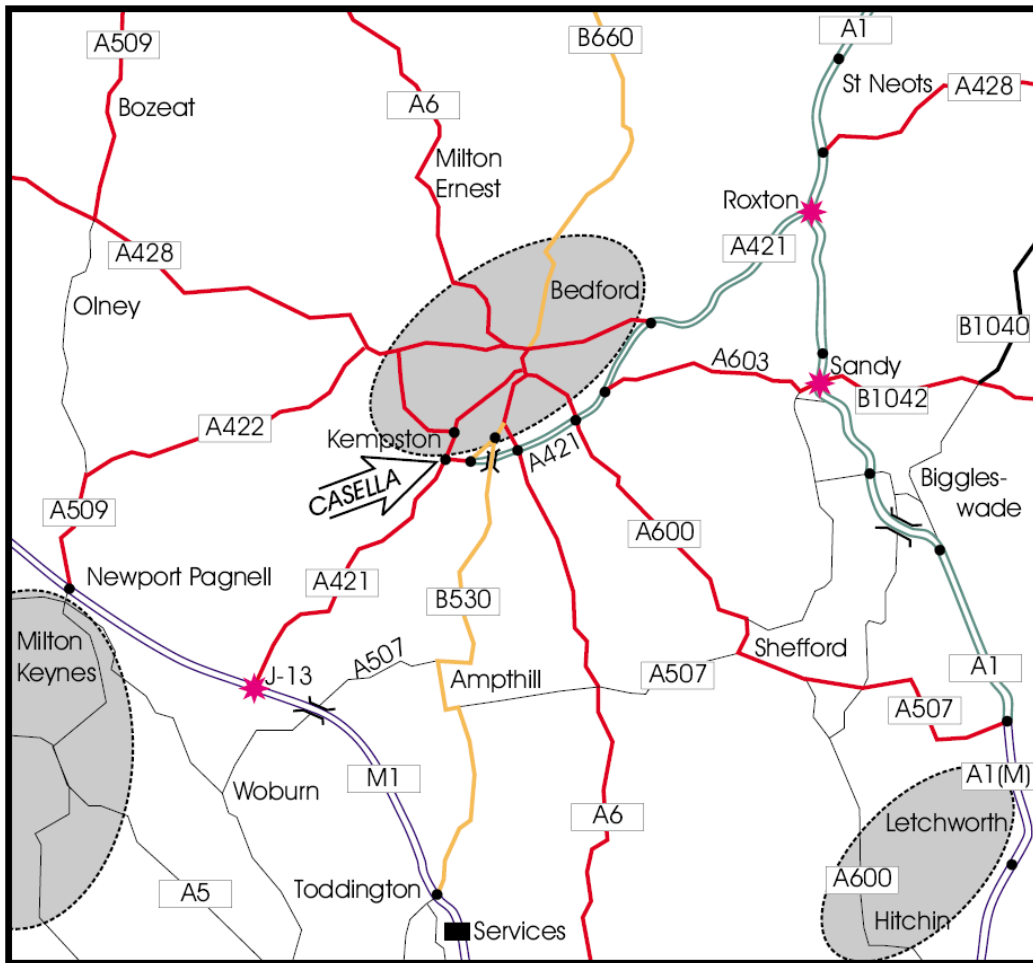

How to find us.

The Casella Building is located 15 minutes on A421 from Junction 13 on the M1, and 20 minutes from the Roxton and Sandy junctions on the A1.

Casella Measurement Limited
Regent House, Wolseley Road
Kempston, Bedford
MK42 7JY
United Kingdom