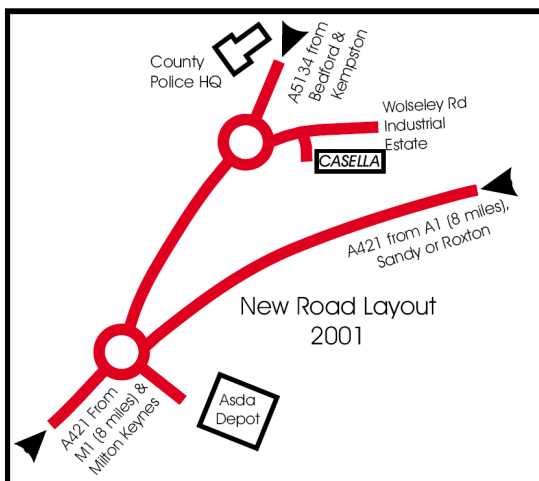

How to find us.

The Casella Building is located 15 minutes on A421 from Junction 13 on the M1, and 20 minutes from the Roxton and Sandy junctions on the A1.

Casella Measurement Limited
Regent House, Wolseley Road
Kempston, Bedford
MK42 7JY
United Kingdom